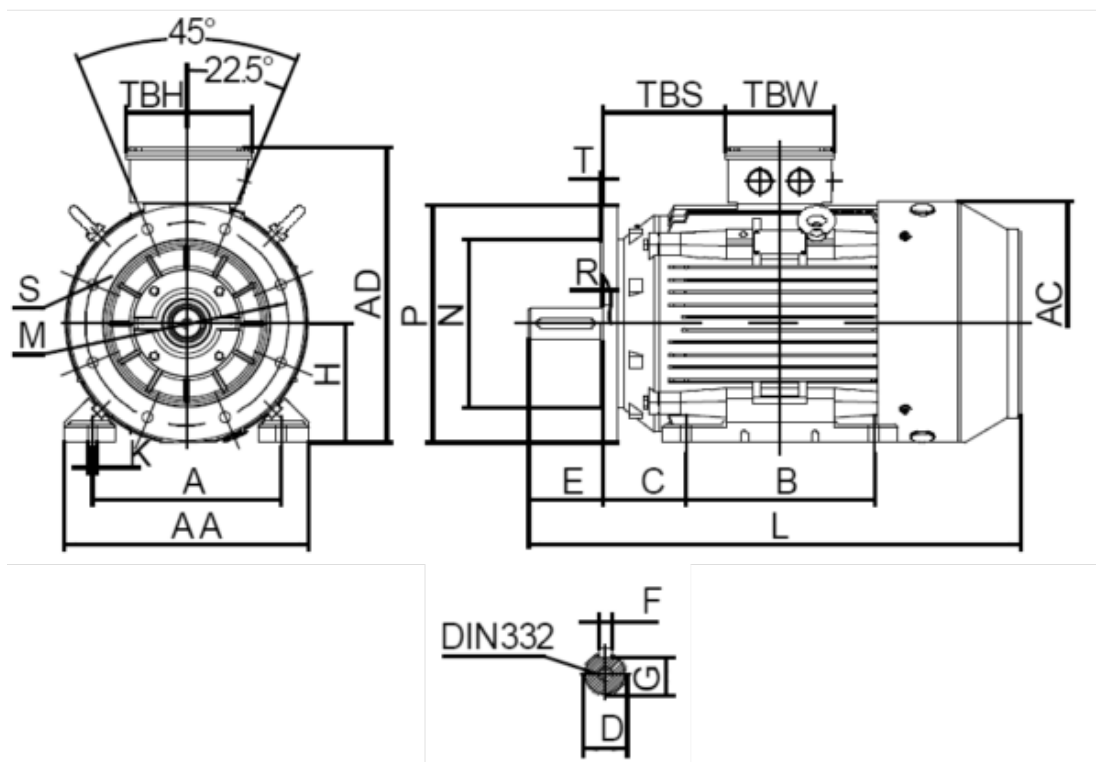

# Data Sheet

Article number: 250304500227

Description: Kleedrive T3C 225M-2 45.0KW 2800 rpm  
3x400/690V 50HZ IP55 B35 Eff=94%

## Measures

A = 356	F = 16	TBW = 186
AA = 440	G = 49	
AC = Ø459	H = 225	
AD = 558	HD = 333	
B = 311	K = Ø19	
C = 149	L = 805	
D = Ø55	TBH = 233	
E = 110	TBS = 211.5	